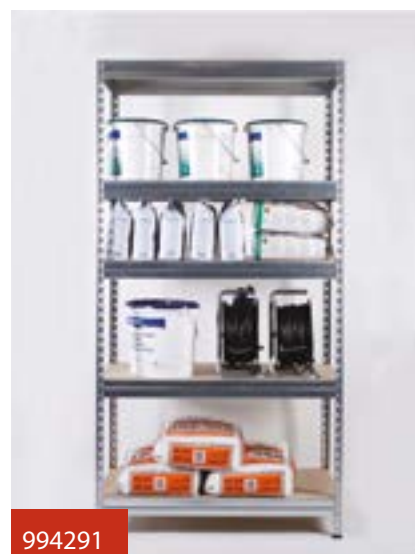

- From 45kg to an impressive 800kg weight loading capacity per shelf (UDL)
- Free standing and boltless
- Red and black powder coat or Galvanised finish
- Range includes heavy duty racking, workbenches, bolt together tyre racks and tool storage to suit all requirements

Tool Storage

SKU	Product Description	Colours Available	Size (mm)	Weight Load	MOQ/ Pack Size
13622	RB Boss Tool Storage	Red/Black	600x800x200	200Kg UDL	1

FUNCTIONAL SHELVING SYSTEMS

Boltless Racking

SKU	Product Description	Colours Available	Size (mm)	Weight Load	MOQ/ Pack Size
A350	FS Shelf Kit with 5 Wood Shelves - Heavy Duty	Galvanised	1800x900x400	175kg UDL	1
A515	FS Wide Sapn Kit with 4 Wood Shelves - Heavy Duty	Galvanised	1800x1600x600	250kg UDL	1
A518	FS Heavy Load 2 Tier Work Bench	Galvanised	1800x1000x600/300	100/200kg UDL	1
994208	Arakit 4 Freestanding Shelf Kit - 4 Shelves	Galvanised	1500x750x300	45kg UDL	1
994215	Stabil Shelf Kit - 5 Wood Shelves	Galvanised	1920x350x750	200kg UDL	1
994222	Stabil Shelf Kit - 5 Wood Shelves	Blue/Orange	1920x350x750	200kg UDL	1
994239	Stabil Shelf Kit - 5 Wood Shelves	Galvanised	1920x450x900	175kg UDL	1
994246	Stabil Shelf Kit - 5 Wood Shelves	Blue/Orange	1920x450x900	175kg UDL	1
994253	Stabil Shelf Kit - 5 Wood Shelves	Galvanised	1920x500x1000	300kg UDL	1
994260	Stabil Shelf Kit - 5 Wood Shelves	Blue/Orange	1920x500x1000	300kg UDL	1
994277	Stabil Shelf Kit - 4 Wood Shelves	Galvanised	1920x500x1200	220kg UDL	1
994284	Stabil Shelf Kit - 4 Wood Shelves	Blue/Orange	1920x500x1200	220kg UDL	1
994291	Stabil Shelf Kit - 5 Wood Shelves	Galvanised	1920x500x1000	430kg UDL	1

994222

994253

994291