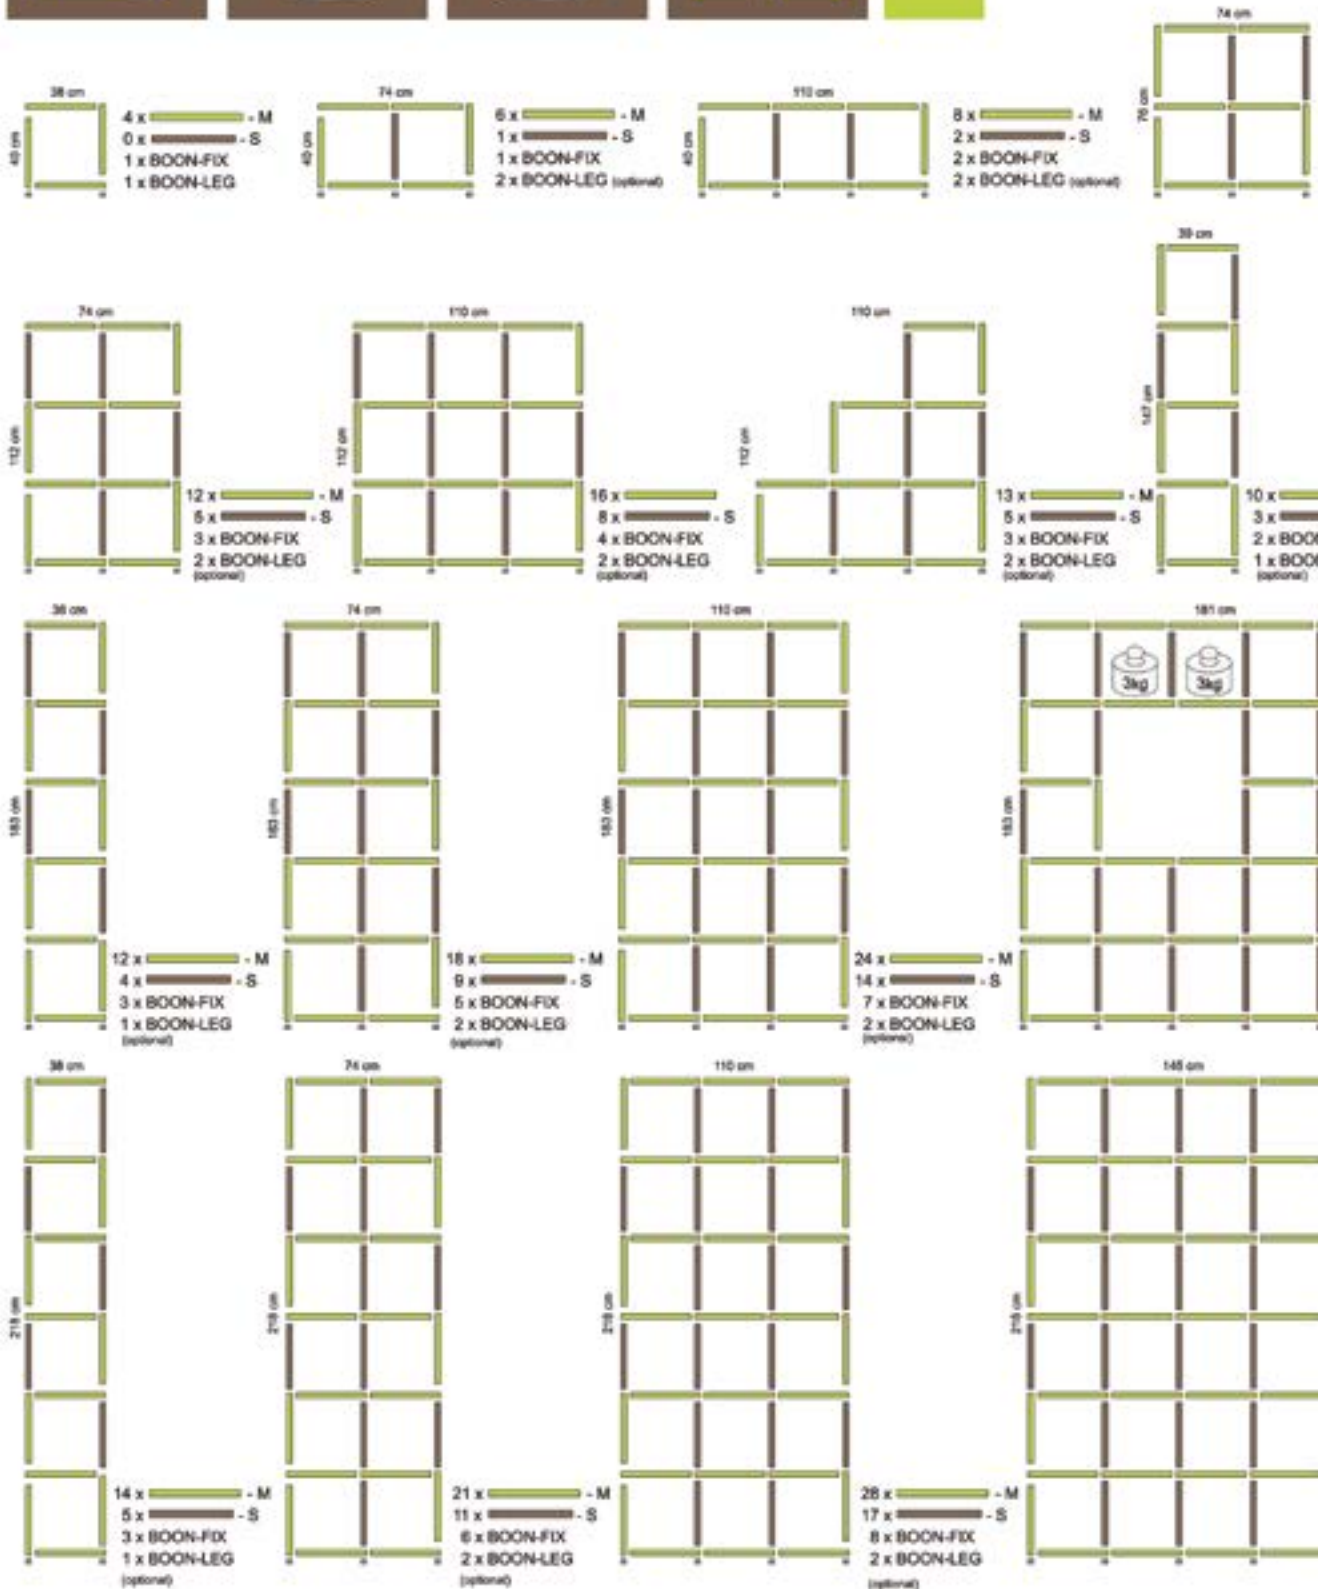

DECORATIVE SHELVING & STORAGE SYSTEMS

BOON Kits - Display Options