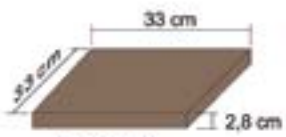

DECORATIVE SHELVING & STORAGE SYSTEMS

BOON-S