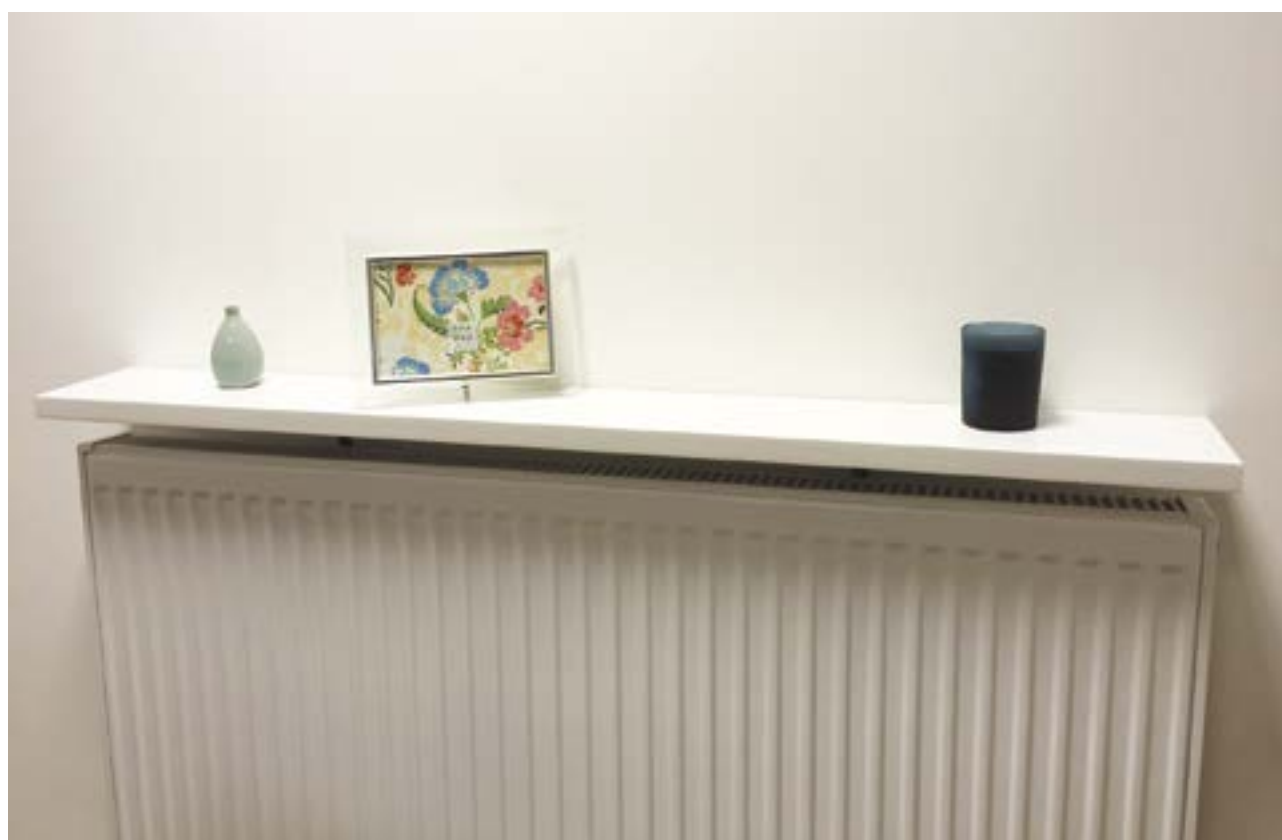

DECORATIVE SHELVING & STORAGE SYSTEMS

Radiator Shelves

	SKU	Product Description	Colours Available	Size (mm)	MOQ/ Pack Size
	4501	Radiator Shelf	White	600x150x18	4
	4525	Radiator Shelf	White	900x150x18	4
	4563	Radiator Shelf	White	1200x150x18	4
	13390	Radiator Shelf	Oak	600x150x18	4
	13391	Radiator Shelf	Oak	900x150x18	4
	13392	Radiator Shelf	Oak	1200x150x18	4
	13393	Radiator Shelf	Gloss White	600x150x25	4
	13394	Radiator Shelf	Gloss White	900x150x25	4
	13395	Radiator Shelf	Gloss White	1200x150x25	4
	13396	Radiator Shelf	Gloss Black	600x150x25	4
	13397	Radiator Shelf	Gloss Black	900x150x25	4
	13398	Radiator Shelf	Gloss Black	1200x150x25	4