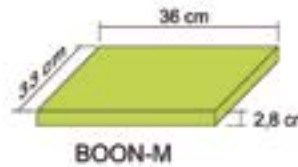

DECORATIVE SHELVING & STORAGE SYSTEMS

BOON Kits - Display Options